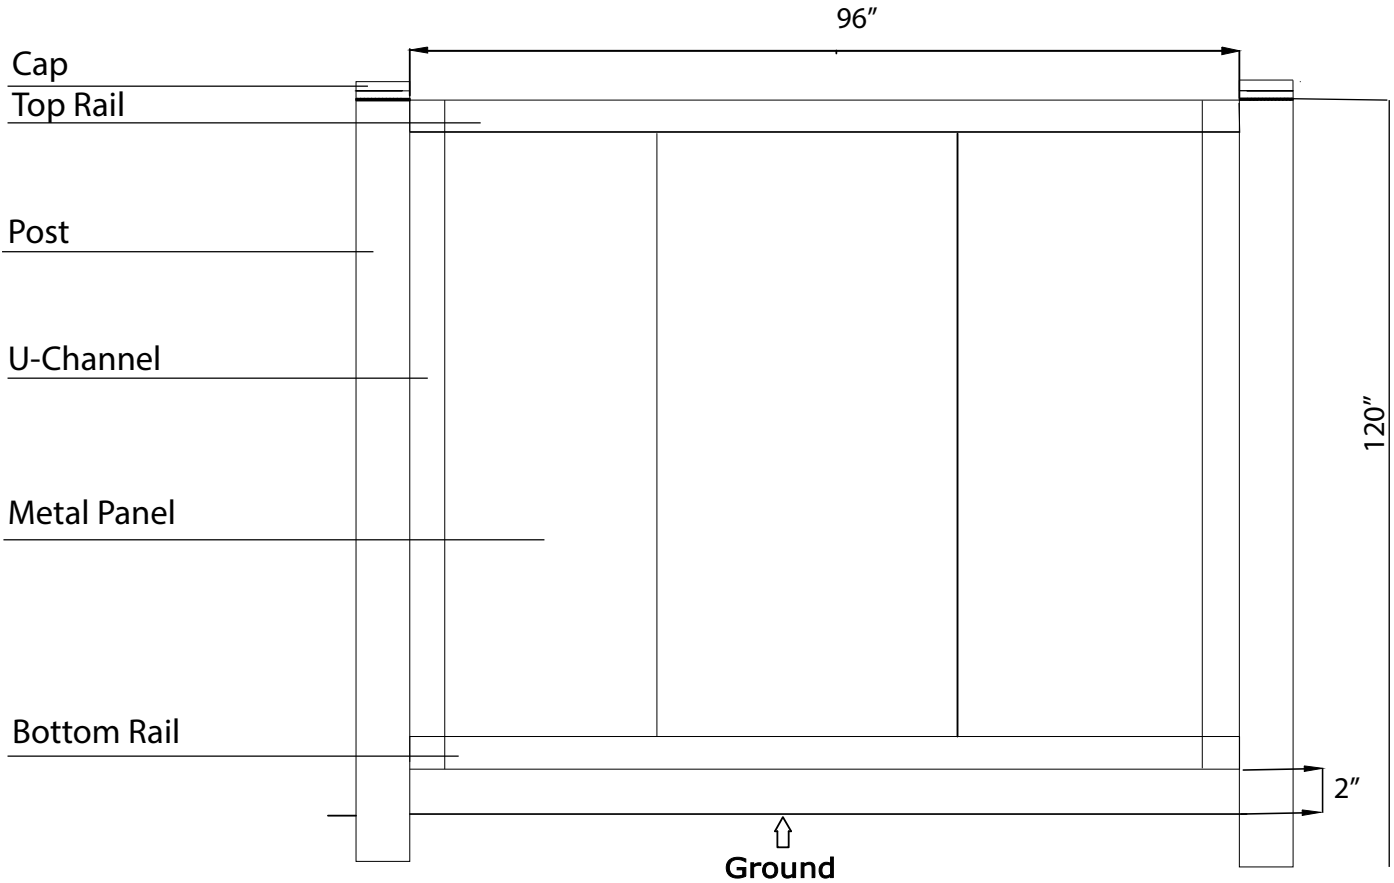

*Made in Canada*

Material per 8' section		
Item	Dimension	Qty
Post	2.5" x 2.5" x 120"	1
Rail	2" x 2" x 95"	2
U-Channel	2.5" x 2.5" x 6"	2
Panels	32.5" x 72"	3
2" Post Cap		1
U-Channel Caps		2